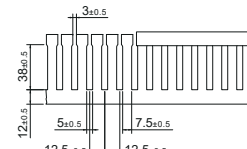

# UHF-S (Narrow Finger) - STANDARD FINGER

	Patr No.	Duct Size (W x H)mm	Slot Size		Std. Pkg. Qty.	
			E (mm)	F (mm)		
H 25	UHF025025S	25 x 25	5	7.5	90	
	UHF040025S	40 x 25	5	7.5	60	
H 30	UHF025030S	25 x 30	5	7.5	72	
	UHF030030S	30 x 30	5	7.5	60	
H 37.5	UHF025375S	25 x 37.5	5	7.5	60	
	UHF375375S	37.5 x 37.5	5	7.5	50	
	UHF050375S	50 x 37.5	5	7.5	50	
H 40	UHF025040S	25 x 40	5	7.5	60	
	UHF040040S	40 x 40	5	7.5	50	
	UHF060040S	60 x 40	5	7.5	40	
	UHF080040S	80 x 40	5	7.5	32	
H 50	UHF100040S	100 x 40	5	7.5	28	
	UHF025050S	25 x 50	5	7.5	50	
	UHF375050S	37.5 x 50	5	7.5	50	
	UHF050050S	50 x 50	5	7.5	40	
H 50	UHF075050S	75 x 50	5	7.5	26	
	UHF100050S	100 x 50	5	7.5	20	
	UHF125050S	125 x 50	5	7.5	16	
	UHF025060S	25 x 60	5	7.5	42	
H 60	UHF030060S	30 x 60	5	7.5	36	
	UHF040060S	40 x 60	5	7.5	40	
	UHF060060S	60 x 60	5	7.5	30	
	UHF080060S	80 x 60	5	7.5	22	
H 60	UHF100060S	100 x 60	5	7.5	18	
	UHF120060S	120 x 60	5	7.5	16	
	H65	UHF045065S	45 x 65	5	7.5	42
	H 75	UHF025075S	25 x 75	5	7.5	50
UHF375075S		37.5 x 75	5	7.5	28	
UHF050075S		50 x 75	5	7.5	24	
H 75	UHF075075S	75 x 75	5	7.5	16	
	UHF100075S	100 x 75	5	7.5	12	
	UHF125075S	125 x 75	5	7.5	10	
	H 80	UHF025080S	25 x 80	5	7.5	50
UHF035080S		35 x 80	5	7.5	36	
UHF040080S		40 x 80	5	7.5	32	
UHF060080S		60 x 80	5	7.5	20	
H 80	UHF080080S	80 x 80	5	7.5	16	
	UHF100080S	100 x 80	5	7.5	12	
	UHF120080S	120 x 80	5	7.5	10	
	H 100	UHF033100S	33 x 100	5	7.5	36
UHF040100S		40 x 100	5	7.5	28	
UHF050100S		50 x 100	5	7.5	24	
UHF060100S		60 x 100	5	7.5	20	
UHF075100S		75 x 100	5	7.5	16	
UHF080100S		80 x 100	5	7.5	16	
	UHF100100S	100 x 100	5	7.5	12	

Height 25

Height 30

Height 37.5

Height 40

Height 50

Height 60

Height 65

Height 75

Height 80

Height 100

25/30/33/35/37.5/40/45/50/60

75/80/100/120/125