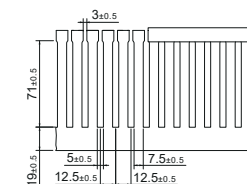

# UHF-S (Narrow Finger) - STANDARD FINGER

	Patr No.	Duct Size (W x H)mm	Slot Size		Std. Pkg. Qty.	
			E (mm)	F (mm)		
H 25	UHF025025S	25 x 25	5	7.5	90	
	UHF040025S	40 x 25	5	7.5	60	
H 30	UHF025030S	25 x 30	5	7.5	72	
	UHF030030S	30 x 30	5	7.5	60	
H 37.5	UHF025375S	25 x 37.5	5	7.5	60	
	UHF375375S	37.5 x 37.5	5	7.5	50	
	UHF050375S	50 x 37.5	5	7.5	50	
H 40	UHF025040S	25 x 40	5	7.5	60	
	UHF040040S	40 x 40	5	7.5	50	
	UHF060040S	60 x 40	5	7.5	40	
	UHF080040S	80 x 40	5	7.5	32	
H 50	UHF100040S	100 x 40	5	7.5	28	
	UHF025050S	25 x 50	5	7.5	50	
	UHF375050S	37.5 x 50	5	7.5	50	
	UHF050050S	50 x 50	5	7.5	40	
H 50	UHF075050S	75 x 50	5	7.5	26	
	UHF100050S	100 x 50	5	7.5	20	
	UHF125050S	125 x 50	5	7.5	16	
	UHF025060S	25 x 60	5	7.5	42	
H 60	UHF030060S	30 x 60	5	7.5	36	
	UHF040060S	40 x 60	5	7.5	40	
	UHF060060S	60 x 60	5	7.5	30	
	UHF080060S	80 x 60	5	7.5	22	
H 60	UHF100060S	100 x 60	5	7.5	18	
	UHF120060S	120 x 60	5	7.5	16	
	H65	UHF045065S	45 x 65	5	7.5	42
	H 75	UHF025075S	25 x 75	5	7.5	50
UHF375075S		37.5 x 75	5	7.5	28	
UHF050075S		50 x 75	5	7.5	24	
H 75	UHF075075S	75 x 75	5	7.5	16	
	UHF100075S	100 x 75	5	7.5	12	
	UHF125075S	125 x 75	5	7.5	10	
	H 80	UHF025080S	25 x 80	5	7.5	50
UHF035080S		35 x 80	5	7.5	36	
UHF040080S		40 x 80	5	7.5	32	
UHF060080S		60 x 80	5	7.5	20	
H 80	UHF080080S	80 x 80	5	7.5	16	
	UHF100080S	100 x 80	5	7.5	12	
	UHF120080S	120 x 80	5	7.5	10	
	H 100	UHF033100S	33 x 100	5	7.5	36
UHF040100S		40 x 100	5	7.5	28	
UHF050100S		50 x 100	5	7.5	24	
UHF060100S		60 x 100	5	7.5	20	
UHF075100S		75 x 100	5	7.5	16	
UHF080100S		80 x 100	5	7.5	16	
	UHF100100S	100 x 100	5	7.5	12	

Height 25

Height 30

Height 37.5

Height 40

Height 50

Height 60

Height 65

Height 75

Height 80

Height 100

25/30/33/35/37.5/40/45/50/60

75/80/100/120/125