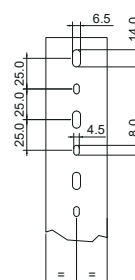

# UHF-S (Narrow Finger) - STANDARD FINGER

	Patr No.	Duct Size (W x H)mm	Slot Size		Std. Pkg. Qty.	
			E (mm)	F (mm)		
H 25	UHF025025S	25 x 25	5	7.5	90	
	UHF040025S	40 x 25	5	7.5	60	
H 30	UHF025030S	25 x 30	5	7.5	72	
	UHF030030S	30 x 30	5	7.5	60	
H 37.5	UHF025375S	25 x 37.5	5	7.5	60	
	UHF375375S	37.5 x 37.5	5	7.5	50	
	UHF050375S	50 x 37.5	5	7.5	50	
H 40	UHF025040S	25 x 40	5	7.5	60	
	UHF040040S	40 x 40	5	7.5	50	
	UHF060040S	60 x 40	5	7.5	40	
	UHF080040S	80 x 40	5	7.5	32	
H 50	UHF100040S	100 x 40	5	7.5	28	
	UHF025050S	25 x 50	5	7.5	50	
	UHF375050S	37.5 x 50	5	7.5	50	
	UHF050050S	50 x 50	5	7.5	40	
H 50	UHF075050S	75 x 50	5	7.5	26	
	UHF100050S	100 x 50	5	7.5	20	
	UHF125050S	125 x 50	5	7.5	16	
	UHF025060S	25 x 60	5	7.5	42	
H 60	UHF030060S	30 x 60	5	7.5	36	
	UHF040060S	40 x 60	5	7.5	40	
	UHF060060S	60 x 60	5	7.5	30	
	UHF080060S	80 x 60	5	7.5	22	
H 60	UHF100060S	100 x 60	5	7.5	18	
	UHF120060S	120 x 60	5	7.5	16	
	H65	UHF045065S	45 x 65	5	7.5	42
	H 75	UHF025075S	25 x 75	5	7.5	50
UHF375075S		37.5 x 75	5	7.5	28	
UHF050075S		50 x 75	5	7.5	24	
H 75	UHF075075S	75 x 75	5	7.5	16	
	UHF100075S	100 x 75	5	7.5	12	
	UHF125075S	125 x 75	5	7.5	10	
	H 80	UHF025080S	25 x 80	5	7.5	50
UHF035080S		35 x 80	5	7.5	36	
UHF040080S		40 x 80	5	7.5	32	
UHF060080S		60 x 80	5	7.5	20	
H 80	UHF080080S	80 x 80	5	7.5	16	
	UHF100080S	100 x 80	5	7.5	12	
	UHF120080S	120 x 80	5	7.5	10	
	H 100	UHF033100S	33 x 100	5	7.5	36
UHF040100S		40 x 100	5	7.5	28	
UHF050100S		50 x 100	5	7.5	24	
UHF060100S		60 x 100	5	7.5	20	
UHF075100S		75 x 100	5	7.5	16	
UHF080100S		80 x 100	5	7.5	16	
	UHF100100S	100 x 100	5	7.5	12	

Height 25

Height 30

Height 37.5

Height 40

Height 50

Height 60

Height 65

Height 75

Height 80

Height 100

25/30/33/35/37.5/40/45/50/60

75/80/100/120/125