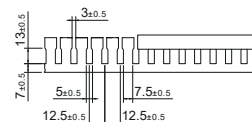

UHF-S (Narrow Finger) - STANDARD FINGER

	Patr No.	Duct Size (W x H)mm	Slot Size		Std. Pkg. Qty.	
			E (mm)	F (mm)		
H 25	UHF025025S	25 x 25	5	7.5	90	
	UHF040025S	40 x 25	5	7.5	60	
H 30	UHF025030S	25 x 30	5	7.5	72	
	UHF030030S	30 x 30	5	7.5	60	
H 37.5	UHF025375S	25 x 37.5	5	7.5	60	
	UHF375375S	37.5 x 37.5	5	7.5	50	
	UHF050375S	50 x 37.5	5	7.5	50	
H 40	UHF025040S	25 x 40	5	7.5	60	
	UHF040040S	40 x 40	5	7.5	50	
	UHF060040S	60 x 40	5	7.5	40	
	UHF080040S	80 x 40	5	7.5	32	
H 50	UHF100040S	100 x 40	5	7.5	28	
	UHF025050S	25 x 50	5	7.5	50	
	UHF375050S	37.5 x 50	5	7.5	50	
	UHF050050S	50 x 50	5	7.5	40	
H 50	UHF075050S	75 x 50	5	7.5	26	
	UHF100050S	100 x 50	5	7.5	20	
	UHF125050S	125 x 50	5	7.5	16	
	UHF025060S	25 x 60	5	7.5	42	
H 60	UHF030060S	30 x 60	5	7.5	36	
	UHF040060S	40 x 60	5	7.5	40	
	UHF060060S	60 x 60	5	7.5	30	
	UHF080060S	80 x 60	5	7.5	22	
H 60	UHF100060S	100 x 60	5	7.5	18	
	UHF120060S	120 x 60	5	7.5	16	
	H65	UHF045065S	45 x 65	5	7.5	42
	H 75	UHF025075S	25 x 75	5	7.5	50
UHF375075S		37.5 x 75	5	7.5	28	
UHF050075S		50 x 75	5	7.5	24	
H 75	UHF075075S	75 x 75	5	7.5	16	
	UHF100075S	100 x 75	5	7.5	12	
	UHF125075S	125 x 75	5	7.5	10	
	H 80	UHF025080S	25 x 80	5	7.5	50
UHF035080S		35 x 80	5	7.5	36	
UHF040080S		40 x 80	5	7.5	32	
UHF060080S		60 x 80	5	7.5	20	
H 80	UHF080080S	80 x 80	5	7.5	16	
	UHF100080S	100 x 80	5	7.5	12	
	UHF120080S	120 x 80	5	7.5	10	
	H 100	UHF033100S	33 x 100	5	7.5	36
UHF040100S		40 x 100	5	7.5	28	
UHF050100S		50 x 100	5	7.5	24	
UHF060100S		60 x 100	5	7.5	20	
UHF075100S		75 x 100	5	7.5	16	
UHF080100S		80 x 100	5	7.5	16	
	UHF100100S	100 x 100	5	7.5	12	

Height 30