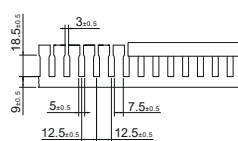

# UHF-S (Narrow Finger) - STANDARD FINGER

	Patr No.	Duct Size (W x H)mm	Slot Size		Std. Pkg. Qty.	
			E (mm)	F (mm)		
H 25	UHF025025S	25 x 25	5	7.5	90	
	UHF040025S	40 x 25	5	7.5	60	
H 30	UHF025030S	25 x 30	5	7.5	72	
	UHF030030S	30 x 30	5	7.5	60	
H 37.5	UHF025375S	25 x 37.5	5	7.5	60	
	UHF375375S	37.5 x 37.5	5	7.5	50	
	UHF050375S	50 x 37.5	5	7.5	50	
H 40	UHF025040S	25 x 40	5	7.5	60	
	UHF040040S	40 x 40	5	7.5	50	
	UHF060040S	60 x 40	5	7.5	40	
	UHF080040S	80 x 40	5	7.5	32	
H 50	UHF100040S	100 x 40	5	7.5	28	
	UHF025050S	25 x 50	5	7.5	50	
	UHF375050S	37.5 x 50	5	7.5	50	
	UHF050050S	50 x 50	5	7.5	40	
H 50	UHF075050S	75 x 50	5	7.5	26	
	UHF100050S	100 x 50	5	7.5	20	
	UHF125050S	125 x 50	5	7.5	16	
	UHF025060S	25 x 60	5	7.5	42	
H 60	UHF030060S	30 x 60	5	7.5	36	
	UHF040060S	40 x 60	5	7.5	40	
	UHF060060S	60 x 60	5	7.5	30	
	UHF080060S	80 x 60	5	7.5	22	
H 60	UHF100060S	100 x 60	5	7.5	18	
	UHF120060S	120 x 60	5	7.5	16	
	H65	UHF045065S	45 x 65	5	7.5	42
	H 75	UHF025075S	25 x 75	5	7.5	50
UHF375075S		37.5 x 75	5	7.5	28	
UHF050075S		50 x 75	5	7.5	24	
H 75	UHF075075S	75 x 75	5	7.5	16	
	UHF100075S	100 x 75	5	7.5	12	
	UHF125075S	125 x 75	5	7.5	10	
	H 80	UHF025080S	25 x 80	5	7.5	50
UHF035080S		35 x 80	5	7.5	36	
UHF040080S		40 x 80	5	7.5	32	
UHF060080S		60 x 80	5	7.5	20	
H 80	UHF080080S	80 x 80	5	7.5	16	
	UHF100080S	100 x 80	5	7.5	12	
	UHF120080S	120 x 80	5	7.5	10	
	H 100	UHF033100S	33 x 100	5	7.5	36
UHF040100S		40 x 100	5	7.5	28	
UHF050100S		50 x 100	5	7.5	24	
UHF060100S		60 x 100	5	7.5	20	
UHF075100S		75 x 100	5	7.5	16	
UHF080100S		80 x 100	5	7.5	16	
	UHF100100S	100 x 100	5	7.5	12	

Height 25

Height 30

Height 37.5

Height 40

Height 50

Height 60

Height 65

Height 75