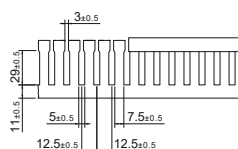

# UHF-S (Narrow Finger) - STANDARD FINGER

	Patr No.	Duct Size (W x H)mm	Slot Size		Std. Pkg. Qty.	
			E (mm)	F (mm)		
H 25	UHF025025S	25 x 25	5	7.5	90	
	UHF040025S	40 x 25	5	7.5	60	
H 30	UHF025030S	25 x 30	5	7.5	72	
	UHF030030S	30 x 30	5	7.5	60	
H 37.5	UHF025375S	25 x 37.5	5	7.5	60	
	UHF375375S	37.5 x 37.5	5	7.5	50	
	UHF050375S	50 x 37.5	5	7.5	50	
H 40	UHF025040S	25 x 40	5	7.5	60	
	UHF040040S	40 x 40	5	7.5	50	
	UHF060040S	60 x 40	5	7.5	40	
	UHF080040S	80 x 40	5	7.5	32	
H 50	UHF100040S	100 x 40	5	7.5	28	
	UHF025050S	25 x 50	5	7.5	50	
	UHF375050S	37.5 x 50	5	7.5	50	
	UHF050050S	50 x 50	5	7.5	40	
H 50	UHF075050S	75 x 50	5	7.5	26	
	UHF100050S	100 x 50	5	7.5	20	
	UHF125050S	125 x 50	5	7.5	16	
	UHF025060S	25 x 60	5	7.5	42	
H 60	UHF030060S	30 x 60	5	7.5	36	
	UHF040060S	40 x 60	5	7.5	40	
	UHF060060S	60 x 60	5	7.5	30	
	UHF080060S	80 x 60	5	7.5	22	
H 60	UHF100060S	100 x 60	5	7.5	18	
	UHF120060S	120 x 60	5	7.5	16	
	H65	UHF045065S	45 x 65	5	7.5	42
	H 75	UHF025075S	25 x 75	5	7.5	50
UHF375075S		37.5 x 75	5	7.5	28	
UHF050075S		50 x 75	5	7.5	24	
H 75	UHF075075S	75 x 75	5	7.5	16	
	UHF100075S	100 x 75	5	7.5	12	
	UHF125075S	125 x 75	5	7.5	10	
	H 80	UHF025080S	25 x 80	5	7.5	50
UHF035080S		35 x 80	5	7.5	36	
UHF040080S		40 x 80	5	7.5	32	
UHF060080S		60 x 80	5	7.5	20	
H 80	UHF080080S	80 x 80	5	7.5	16	
	UHF100080S	100 x 80	5	7.5	12	
	UHF120080S	120 x 80	5	7.5	10	
	H 100	UHF033100S	33 x 100	5	7.5	36
UHF040100S		40 x 100	5	7.5	28	
UHF050100S		50 x 100	5	7.5	24	
UHF060100S		60 x 100	5	7.5	20	
UHF075100S		75 x 100	5	7.5	16	
UHF080100S		80 x 100	5	7.5	16	
	UHF100100S	100 x 100	5	7.5	12	

Height 25

Height 30

Height 37.5

Height 40

Height 50

Height 60

Height 65

Height 75

Height 80

Height 100

25/30/33/35/37.5/40/45/50/60

75/80/100/120/125