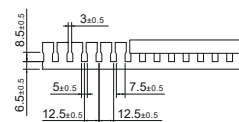

# UHF-S (Narrow Finger) - STANDARD FINGER

	Patr No.	Duct Size (W x H)mm	Slot Size		Std. Pkg. Qty.	
			E (mm)	F (mm)		
H 25	UHF025025S	25 x 25	5	7.5	90	
	UHF040025S	40 x 25	5	7.5	60	
H 30	UHF025030S	25 x 30	5	7.5	72	
	UHF030030S	30 x 30	5	7.5	60	
H 37.5	UHF025375S	25 x 37.5	5	7.5	60	
	UHF375375S	37.5 x 37.5	5	7.5	50	
	UHF050375S	50 x 37.5	5	7.5	50	
H 40	UHF025040S	25 x 40	5	7.5	60	
	UHF040040S	40 x 40	5	7.5	50	
	UHF060040S	60 x 40	5	7.5	40	
	UHF080040S	80 x 40	5	7.5	32	
H 50	UHF100040S	100 x 40	5	7.5	28	
	UHF025050S	25 x 50	5	7.5	50	
	UHF375050S	37.5 x 50	5	7.5	50	
	UHF050050S	50 x 50	5	7.5	40	
H 50	UHF075050S	75 x 50	5	7.5	26	
	UHF100050S	100 x 50	5	7.5	20	
	UHF125050S	125 x 50	5	7.5	16	
	UHF025060S	25 x 60	5	7.5	42	
H 60	UHF030060S	30 x 60	5	7.5	36	
	UHF040060S	40 x 60	5	7.5	40	
	UHF060060S	60 x 60	5	7.5	30	
	UHF080060S	80 x 60	5	7.5	22	
H 60	UHF100060S	100 x 60	5	7.5	18	
	UHF120060S	120 x 60	5	7.5	16	
	H65	UHF045065S	45 x 65	5	7.5	42
	H 75	UHF025075S	25 x 75	5	7.5	50
UHF375075S		37.5 x 75	5	7.5	28	
UHF050075S		50 x 75	5	7.5	24	
H 75	UHF075075S	75 x 75	5	7.5	16	
	UHF100075S	100 x 75	5	7.5	12	
	UHF125075S	125 x 75	5	7.5	10	
	H 80	UHF025080S	25 x 80	5	7.5	50
UHF035080S		35 x 80	5	7.5	36	
UHF040080S		40 x 80	5	7.5	32	
UHF060080S		60 x 80	5	7.5	20	
H 80	UHF080080S	80 x 80	5	7.5	16	
	UHF100080S	100 x 80	5	7.5	12	
	UHF120080S	120 x 80	5	7.5	10	
	H 100	UHF033100S	33 x 100	5	7.5	36
UHF040100S		40 x 100	5	7.5	28	
UHF050100S		50 x 100	5	7.5	24	
UHF060100S		60 x 100	5	7.5	20	
UHF075100S		75 x 100	5	7.5	16	
UHF080100S		80 x 100	5	7.5	16	
	UHF100100S	100 x 100	5	7.5	12	