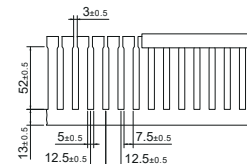

# UHF-S (Narrow Finger) - STANDARD FINGER

	Patr No.	Duct Size (W x H)mm	Slot Size		Std. Pkg. Qty.	
			E (mm)	F (mm)		
H 25	UHF025025S	25 x 25	5	7.5	90	
	UHF040025S	40 x 25	5	7.5	60	
H 30	UHF025030S	25 x 30	5	7.5	72	
	UHF030030S	30 x 30	5	7.5	60	
H 37.5	UHF025375S	25 x 37.5	5	7.5	60	
	UHF375375S	37.5 x 37.5	5	7.5	50	
	UHF050375S	50 x 37.5	5	7.5	50	
H 40	UHF025040S	25 x 40	5	7.5	60	
	UHF040040S	40 x 40	5	7.5	50	
	UHF060040S	60 x 40	5	7.5	40	
	UHF080040S	80 x 40	5	7.5	32	
H 50	UHF100040S	100 x 40	5	7.5	28	
	UHF025050S	25 x 50	5	7.5	50	
	UHF375050S	37.5 x 50	5	7.5	50	
	UHF050050S	50 x 50	5	7.5	40	
H 50	UHF075050S	75 x 50	5	7.5	26	
	UHF100050S	100 x 50	5	7.5	20	
	UHF125050S	125 x 50	5	7.5	16	
	UHF025060S	25 x 60	5	7.5	42	
H 60	UHF030060S	30 x 60	5	7.5	36	
	UHF040060S	40 x 60	5	7.5	40	
	UHF060060S	60 x 60	5	7.5	30	
	UHF080060S	80 x 60	5	7.5	22	
H 60	UHF100060S	100 x 60	5	7.5	18	
	UHF120060S	120 x 60	5	7.5	16	
	H65	UHF045065S	45 x 65	5	7.5	42
	H 75	UHF025075S	25 x 75	5	7.5	50
UHF375075S		37.5 x 75	5	7.5	28	
UHF050075S		50 x 75	5	7.5	24	
H 75	UHF075075S	75 x 75	5	7.5	16	
	UHF100075S	100 x 75	5	7.5	12	
	UHF125075S	125 x 75	5	7.5	10	
	H 80	UHF025080S	25 x 80	5	7.5	50
UHF035080S		35 x 80	5	7.5	36	
UHF040080S		40 x 80	5	7.5	32	
UHF060080S		60 x 80	5	7.5	20	
H 80	UHF080080S	80 x 80	5	7.5	16	
	UHF100080S	100 x 80	5	7.5	12	
	UHF120080S	120 x 80	5	7.5	10	
	H 100	UHF033100S	33 x 100	5	7.5	36
UHF040100S		40 x 100	5	7.5	28	
UHF050100S		50 x 100	5	7.5	24	
UHF060100S		60 x 100	5	7.5	20	
UHF075100S		75 x 100	5	7.5	16	
UHF080100S		80 x 100	5	7.5	16	
	UHF100100S	100 x 100	5	7.5	12	

Height 25

Height 30

Height 37.5

Height 40

Height 50

Height 60

Height 65

Height 75

Height 80

Height 100

25/30/33/35/37.5/40/45/50/60

75/80/100/120/125