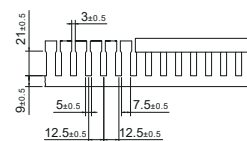

# UHF-S (Narrow Finger) - STANDARD FINGER

	Patr No.	Duct Size (W x H)mm	Slot Size		Std. Pkg. Qty.	
			E (mm)	F (mm)		
H 25	UHF025025S	25 x 25	5	7.5	90	
	UHF040025S	40 x 25	5	7.5	60	
H 30	UHF025030S	25 x 30	5	7.5	72	
	UHF030030S	30 x 30	5	7.5	60	
H 37.5	UHF025375S	25 x 37.5	5	7.5	60	
	UHF375375S	37.5 x 37.5	5	7.5	50	
	UHF050375S	50 x 37.5	5	7.5	50	
H 40	UHF025040S	25 x 40	5	7.5	60	
	UHF040040S	40 x 40	5	7.5	50	
	UHF060040S	60 x 40	5	7.5	40	
	UHF080040S	80 x 40	5	7.5	32	
H 50	UHF100040S	100 x 40	5	7.5	28	
	UHF025050S	25 x 50	5	7.5	50	
	UHF375050S	37.5 x 50	5	7.5	50	
	UHF050050S	50 x 50	5	7.5	40	
H 50	UHF075050S	75 x 50	5	7.5	26	
	UHF100050S	100 x 50	5	7.5	20	
	UHF125050S	125 x 50	5	7.5	16	
	UHF025060S	25 x 60	5	7.5	42	
H 60	UHF030060S	30 x 60	5	7.5	36	
	UHF040060S	40 x 60	5	7.5	40	
	UHF060060S	60 x 60	5	7.5	30	
	UHF080060S	80 x 60	5	7.5	22	
H 60	UHF100060S	100 x 60	5	7.5	18	
	UHF120060S	120 x 60	5	7.5	16	
	H65	UHF045065S	45 x 65	5	7.5	42
	H 75	UHF025075S	25 x 75	5	7.5	50
UHF375075S		37.5 x 75	5	7.5	28	
UHF050075S		50 x 75	5	7.5	24	
H 75	UHF075075S	75 x 75	5	7.5	16	
	UHF100075S	100 x 75	5	7.5	12	
	UHF125075S	125 x 75	5	7.5	10	
	H 80	UHF025080S	25 x 80	5	7.5	50
UHF035080S		35 x 80	5	7.5	36	
UHF040080S		40 x 80	5	7.5	32	
UHF060080S		60 x 80	5	7.5	20	
H 80	UHF080080S	80 x 80	5	7.5	16	
	UHF100080S	100 x 80	5	7.5	12	
	UHF120080S	120 x 80	5	7.5	10	
	H 100	UHF033100S	33 x 100	5	7.5	36
UHF040100S		40 x 100	5	7.5	28	
UHF050100S		50 x 100	5	7.5	24	
UHF060100S		60 x 100	5	7.5	20	
UHF075100S		75 x 100	5	7.5	16	
UHF080100S		80 x 100	5	7.5	16	
	UHF100100S	100 x 100	5	7.5	12	

Height 25

Height 30

Height 37.5

Height 40

Height 50

Height 60

Height 65

Height 75