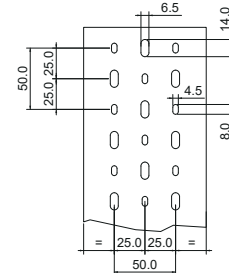

# UHF-S (Narrow Finger) - STANDARD FINGER

	Patr No.	Duct Size (W x H)mm	Slot Size		Std. Pkg. Qty.	
			E (mm)	F (mm)		
H 25	UHF025025S	25 x 25	5	7.5	90	
	UHF040025S	40 x 25	5	7.5	60	
H 30	UHF025030S	25 x 30	5	7.5	72	
	UHF030030S	30 x 30	5	7.5	60	
H 37.5	UHF025375S	25 x 37.5	5	7.5	60	
	UHF375375S	37.5 x 37.5	5	7.5	50	
	UHF050375S	50 x 37.5	5	7.5	50	
H 40	UHF025040S	25 x 40	5	7.5	60	
	UHF040040S	40 x 40	5	7.5	50	
	UHF060040S	60 x 40	5	7.5	40	
	UHF080040S	80 x 40	5	7.5	32	
H 50	UHF100040S	100 x 40	5	7.5	28	
	UHF025050S	25 x 50	5	7.5	50	
	UHF375050S	37.5 x 50	5	7.5	50	
	UHF050050S	50 x 50	5	7.5	40	
H 50	UHF075050S	75 x 50	5	7.5	26	
	UHF100050S	100 x 50	5	7.5	20	
	UHF125050S	125 x 50	5	7.5	16	
	UHF025060S	25 x 60	5	7.5	42	
H 60	UHF030060S	30 x 60	5	7.5	36	
	UHF040060S	40 x 60	5	7.5	40	
	UHF060060S	60 x 60	5	7.5	30	
	UHF080060S	80 x 60	5	7.5	22	
H 60	UHF100060S	100 x 60	5	7.5	18	
	UHF120060S	120 x 60	5	7.5	16	
	H65	UHF045065S	45 x 65	5	7.5	42
	H 75	UHF025075S	25 x 75	5	7.5	50
UHF375075S		37.5 x 75	5	7.5	28	
UHF050075S		50 x 75	5	7.5	24	
H 75	UHF075075S	75 x 75	5	7.5	16	
	UHF100075S	100 x 75	5	7.5	12	
	UHF125075S	125 x 75	5	7.5	10	
	H 80	UHF025080S	25 x 80	5	7.5	50
UHF035080S		35 x 80	5	7.5	36	
UHF040080S		40 x 80	5	7.5	32	
UHF060080S		60 x 80	5	7.5	20	
H 80	UHF080080S	80 x 80	5	7.5	16	
	UHF100080S	100 x 80	5	7.5	12	
	UHF120080S	120 x 80	5	7.5	10	
	H 100	UHF033100S	33 x 100	5	7.5	36
UHF040100S		40 x 100	5	7.5	28	
UHF050100S		50 x 100	5	7.5	24	
UHF060100S		60 x 100	5	7.5	20	
UHF075100S		75 x 100	5	7.5	16	
UHF080100S		80 x 100	5	7.5	16	
	UHF100100S	100 x 100	5	7.5	12	

Height 25

Height 30

Height 37.5

Height 40

Height 50

Height 60

Height 65

Height 75

Height 80

Height 100

25/30/33/35/37.5/40/45/50/60

75/80/100/120/125