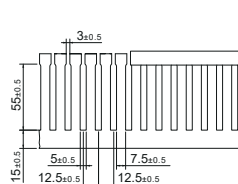

# UHF-S (Narrow Finger) - STANDARD FINGER

	Patr No.	Duct Size (W x H)mm	Slot Size		Std. Pkg. Qty.	
			E (mm)	F (mm)		
H 25	UHF025025S	25 x 25	5	7.5	90	
	UHF040025S	40 x 25	5	7.5	60	
H 30	UHF025030S	25 x 30	5	7.5	72	
	UHF030030S	30 x 30	5	7.5	60	
H 37.5	UHF025375S	25 x 37.5	5	7.5	60	
	UHF375375S	37.5 x 37.5	5	7.5	50	
	UHF050375S	50 x 37.5	5	7.5	50	
H 40	UHF025040S	25 x 40	5	7.5	60	
	UHF040040S	40 x 40	5	7.5	50	
	UHF060040S	60 x 40	5	7.5	40	
	UHF080040S	80 x 40	5	7.5	32	
H 50	UHF100040S	100 x 40	5	7.5	28	
	UHF025050S	25 x 50	5	7.5	50	
	UHF375050S	37.5 x 50	5	7.5	50	
	UHF050050S	50 x 50	5	7.5	40	
H 50	UHF075050S	75 x 50	5	7.5	26	
	UHF100050S	100 x 50	5	7.5	20	
	UHF125050S	125 x 50	5	7.5	16	
	UHF025060S	25 x 60	5	7.5	42	
H 60	UHF030060S	30 x 60	5	7.5	36	
	UHF040060S	40 x 60	5	7.5	40	
	UHF060060S	60 x 60	5	7.5	30	
	UHF080060S	80 x 60	5	7.5	22	
H 60	UHF100060S	100 x 60	5	7.5	18	
	UHF120060S	120 x 60	5	7.5	16	
	H65	UHF045065S	45 x 65	5	7.5	42
	H 75	UHF025075S	25 x 75	5	7.5	50
UHF375075S		37.5 x 75	5	7.5	28	
UHF050075S		50 x 75	5	7.5	24	
H 75	UHF075075S	75 x 75	5	7.5	16	
	UHF100075S	100 x 75	5	7.5	12	
	UHF125075S	125 x 75	5	7.5	10	
	H 80	UHF025080S	25 x 80	5	7.5	50
UHF035080S		35 x 80	5	7.5	36	
UHF040080S		40 x 80	5	7.5	32	
UHF060080S		60 x 80	5	7.5	20	
H 80	UHF080080S	80 x 80	5	7.5	16	
	UHF100080S	100 x 80	5	7.5	12	
	UHF120080S	120 x 80	5	7.5	10	
	H 100	UHF033100S	33 x 100	5	7.5	36
UHF040100S		40 x 100	5	7.5	28	
UHF050100S		50 x 100	5	7.5	24	
UHF060100S		60 x 100	5	7.5	20	
UHF075100S		75 x 100	5	7.5	16	
UHF080100S		80 x 100	5	7.5	16	
	UHF100100S	100 x 100	5	7.5	12	

Height 25

Height 30

Height 37.5

Height 40

Height 50

Height 60

Height 65

Height 75

Height 80

Height 100

25/30/33/35/37.5/40/45/50/60

75/80/100/120/125