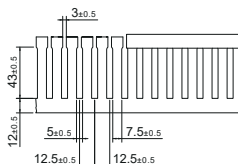

# UHF-S (Narrow Finger) - STANDARD FINGER

	Patr No.	Duct Size (W x H)mm	Slot Size		Std. Pkg. Qty.	
			E (mm)	F (mm)		
H 25	UHF025025S	25 x 25	5	7.5	90	
	UHF040025S	40 x 25	5	7.5	60	
H 30	UHF025030S	25 x 30	5	7.5	72	
	UHF030030S	30 x 30	5	7.5	60	
H 37.5	UHF025375S	25 x 37.5	5	7.5	60	
	UHF375375S	37.5 x 37.5	5	7.5	50	
	UHF050375S	50 x 37.5	5	7.5	50	
H 40	UHF025040S	25 x 40	5	7.5	60	
	UHF040040S	40 x 40	5	7.5	50	
	UHF060040S	60 x 40	5	7.5	40	
	UHF080040S	80 x 40	5	7.5	32	
H 50	UHF100040S	100 x 40	5	7.5	28	
	UHF025050S	25 x 50	5	7.5	50	
	UHF375050S	37.5 x 50	5	7.5	50	
	UHF050050S	50 x 50	5	7.5	40	
H 50	UHF075050S	75 x 50	5	7.5	26	
	UHF100050S	100 x 50	5	7.5	20	
	UHF125050S	125 x 50	5	7.5	16	
	UHF025060S	25 x 60	5	7.5	42	
H 60	UHF030060S	30 x 60	5	7.5	36	
	UHF040060S	40 x 60	5	7.5	40	
	UHF060060S	60 x 60	5	7.5	30	
	UHF080060S	80 x 60	5	7.5	22	
H 60	UHF100060S	100 x 60	5	7.5	18	
	UHF120060S	120 x 60	5	7.5	16	
	H65	UHF045065S	45 x 65	5	7.5	42
	H 75	UHF025075S	25 x 75	5	7.5	50
UHF375075S		37.5 x 75	5	7.5	28	
UHF050075S		50 x 75	5	7.5	24	
H 75	UHF075075S	75 x 75	5	7.5	16	
	UHF100075S	100 x 75	5	7.5	12	
	UHF125075S	125 x 75	5	7.5	10	
	H 80	UHF025080S	25 x 80	5	7.5	50
UHF035080S		35 x 80	5	7.5	36	
UHF040080S		40 x 80	5	7.5	32	
UHF060080S		60 x 80	5	7.5	20	
H 80	UHF080080S	80 x 80	5	7.5	16	
	UHF100080S	100 x 80	5	7.5	12	
	UHF120080S	120 x 80	5	7.5	10	
	H 100	UHF033100S	33 x 100	5	7.5	36
UHF040100S		40 x 100	5	7.5	28	
UHF050100S		50 x 100	5	7.5	24	
UHF060100S		60 x 100	5	7.5	20	
UHF075100S		75 x 100	5	7.5	16	
UHF080100S		80 x 100	5	7.5	16	
	UHF100100S	100 x 100	5	7.5	12	

Height 25

Height 30

Height 37.5

Height 40

Height 50

Height 60

Height 65

Height 75

Height 80

Height 100

25/30/33/35/37.5/40/45/50/60

75/80/100/120/125