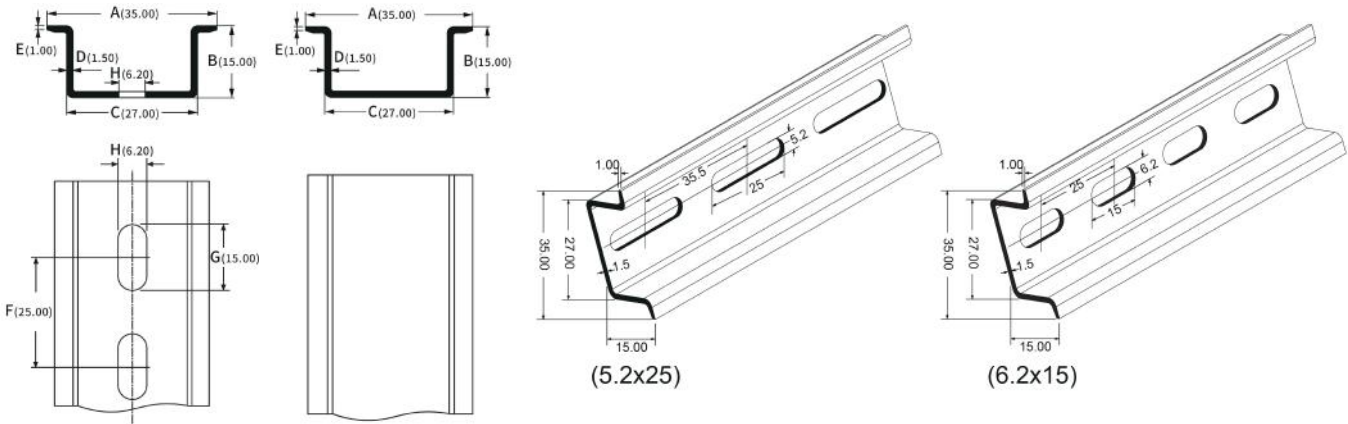

Article No. 货号	Part No. 型号	Stud Size 产品特征	Dimension(尺寸)								Length (pcs) 长度 (根)	Pkg Qty (pcs) 包装数 (根)	
			A	B	C	D	E	F	G	H			
A0103.002.0001	OMEGA3	Nonporous environment-friendly blue-white zinc 无孔环保蓝白锌	35	15	27	1.5	1.0					1m,2m	30
A0103.002.0002	OMEGA3ST(6.2X15)	Porou environment-friendly blue-white zinc 有孔环保蓝白锌	35	15	27	1.5	1.0	25	15	6.2		1m,2m	30
A0103.002.0003	OMEGA3ST(5.2X25)		35	15	27	1.5	1.0	35.5	25	5.2		1m,2m	30
A0103.002.0004	OMEGA3	Non-porous colored zinc 无孔彩锌	35	15	27	1.5	1.0					1m,2m	30
A0103.002.0005	OMEGA3ST(6.2X15)	Perforated colored zinc 有孔彩锌	35	15	27	1.5	1.0	25	15	6.2		1m,2m	30
A0103.002.0006	OMEGA3ST(5.2X25)		35	15	27	1.5	1.0	35.5	25	5.2		1m,2m	30

- A1. Wiring Ducts
- A2. Cable Ties
- A3. Din Rails
- A4. Cable Markers
- A5. Cable Clamps
- A6. Wrapping Bands
- A7. Nylon Cable Gland
- A8. Metal Cable Gland
- A9. Plastic Flexible Conduit
- A10. Metal Flexible Conduit
- A11. Terminal
- A12. Copper Tube Terminals
- A13. Heat Shrinkable Tubings
- A14. Bus Bar Insulators
- A15. Tool
- A16. Cable Clip
- A17. Insulating Nut
- A18. Nylon Cable Carrier