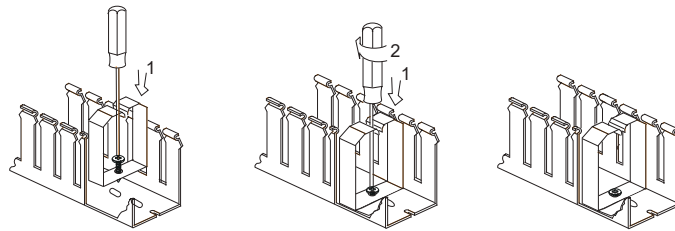

EASCO® LS Type Retainer (LS型线槽专用夹线套)

Materials:ABS.

Feature:

- Wire Retainers For holding wires during wiring operations, these retainers are essential.
- They allow easy access to the interior of the wire duct during maintenance or alterations.
- While assuring that wiring bundles will not fall out when the duct cover is removed.

Color: Black.

Bottom View(底视图)

Article No.	Part No.	Suitable Wire duct Size WxH	W	H	T	W1	Color
货号	型号	对应线槽规格 WxH					颜色
A0101.032.0001	LS4040	40x40	35	36	2.0	20	Black(黑色)
A0101.032.0002	LS6040	60x40	55	35	2.0	20	Black(黑色)
A0101.032.0003	LS4060	40x60	35	56	2.0	20	Black(黑色)
A0101.032.0004	LS6060	60x60	54	55	2.0	20	Black(黑色)
A0101.032.0005	LS8060	80x60	74	55	2.0	20	Black(黑色)
A0101.032.0006	LS10060	100x60	94	55	2.0	20	Black(黑色)
A0101.032.0007	LS12060	120x60	114	54	2.0	20	Black(黑色)
A0101.032.0008	LS4080	40x80	34	75	2.0	20	Black(黑色)
A0101.032.0009	LS6080	60x80	54	75	2.0	20	Black(黑色)
A0101.032.0010	LS8080	80x80	74	74	2.0	20	Black(黑色)
A0101.032.0011	LS10080	100x80	94	75	2.0	20	Black(黑色)
A0101.032.0012	LS12080	120x80	113	74	2.0	20	Black(黑色)
A0101.032.0013	LS60100	60x100	54	95	2.0	20	Black(黑色)
A0101.032.0014	LS80100	80x100	74	94	2.0	20	Black(黑色)
A0101.032.0015	LS100100	100x100	93	94	2.0	20	Black(黑色)
A0101.032.0016	LS150100	150x100	143	94	2.0	20	Black(黑色)

EASCO® R Type Rivet (Use With Wiring Duct) (R型配线槽专用尼龙铆钉)

Materials:Nylon.

Structure: secure the wiring duct with the nylon rivet through the mounting holes on duct base.

Rivet(铆钉示意图)

Article No.	Part No.	Rivet Hole (A)	Rivet Length (B)	Base Thickness (T)	Color	Pkg Qty (pcs)
货号	型号	铆钉孔径 (A)	铆钉长度 (B)	基板厚度范围	颜色	包装数 (个)
A0101.024.0001	R5	5	10	7.0~10.0	Black(黑色)	500
A0101.024.0002	R6	6.2	11	7.0~12.0	Black(黑色)	500